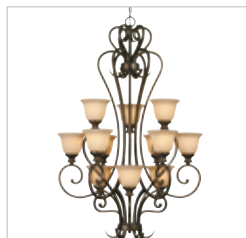

Also Available

8063-363 BUS